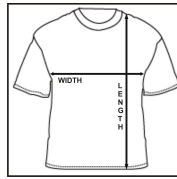

2 Tone Collar			
Sizes	White Body (W/ Stripes)	Black Body (W/ Stripes)	Colored (W/ Stripe)
S-XL	170	185	185
2XL	180	195	195
3XL	200	210	210

*No Bleeding *220gsm *20Counts

Colored (White Stripe)- Red, Black, C. Yellow, R.Blue, A.Blue, C.Orange, Fuchsia Pink

SHIRT MEASUREMENT

CVC Roundneck Shirt/ Premium Quality Polo/ Raglan/ 2 Tone Polo							
ADULT	XS	S	M	L	XL	2XL	3XL
WIDTH	18	19	20	21	22	24	25
LENGTH	24.5	26	27	28	29	31	32

CVC Roundneck Shirt/ Premium Quality Polo / 2 Tone Polo					
LADIES	M	L	XL	2XL	3XL
WIDTH	16	17	18	19	20
LENGTH	22	23	24	25	27